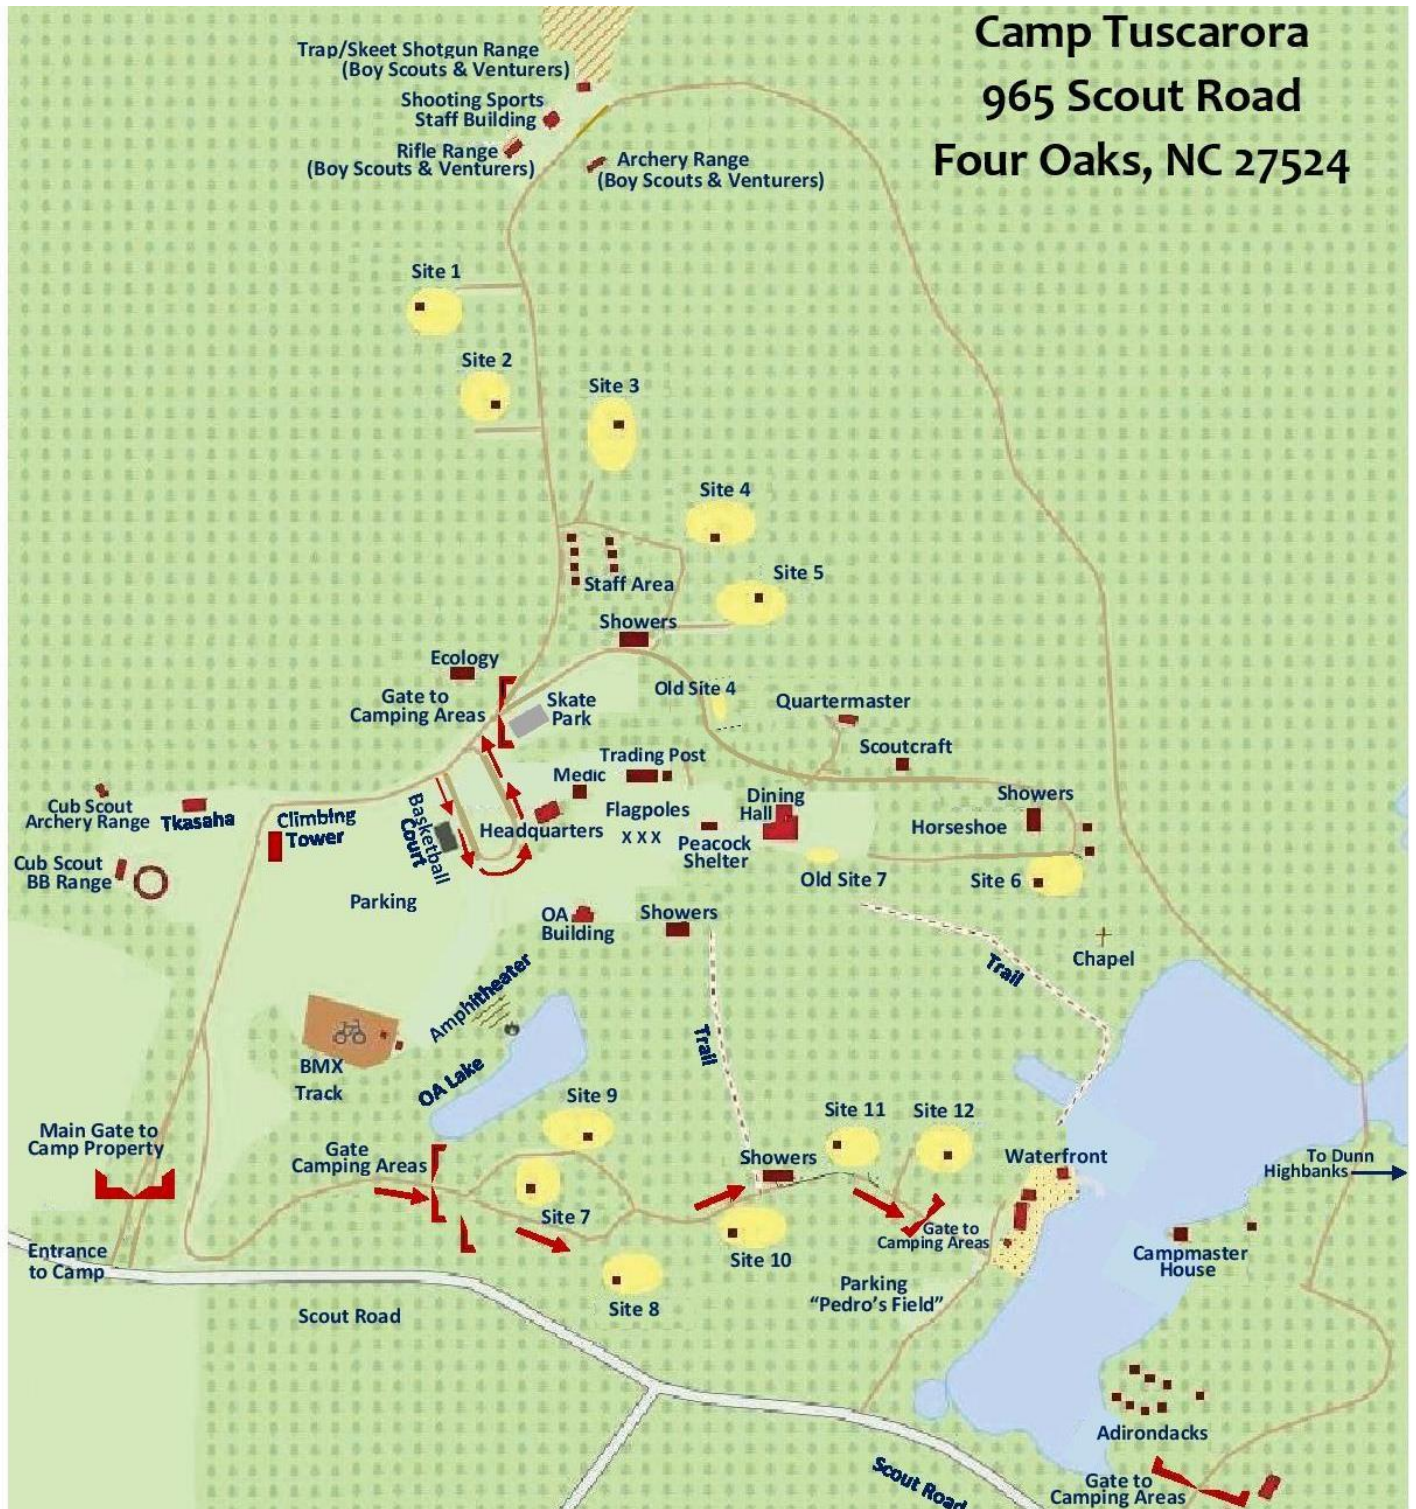

Camp Tuscarora – Campsite and Program Areas Map

*** In accordance with our liability policies, gates to all camping areas will be closed and locked after the leader's meeting on Friday nights during events and must remain locked until after closing campfire or the end of the event. No vehicles allowed in campsites.**